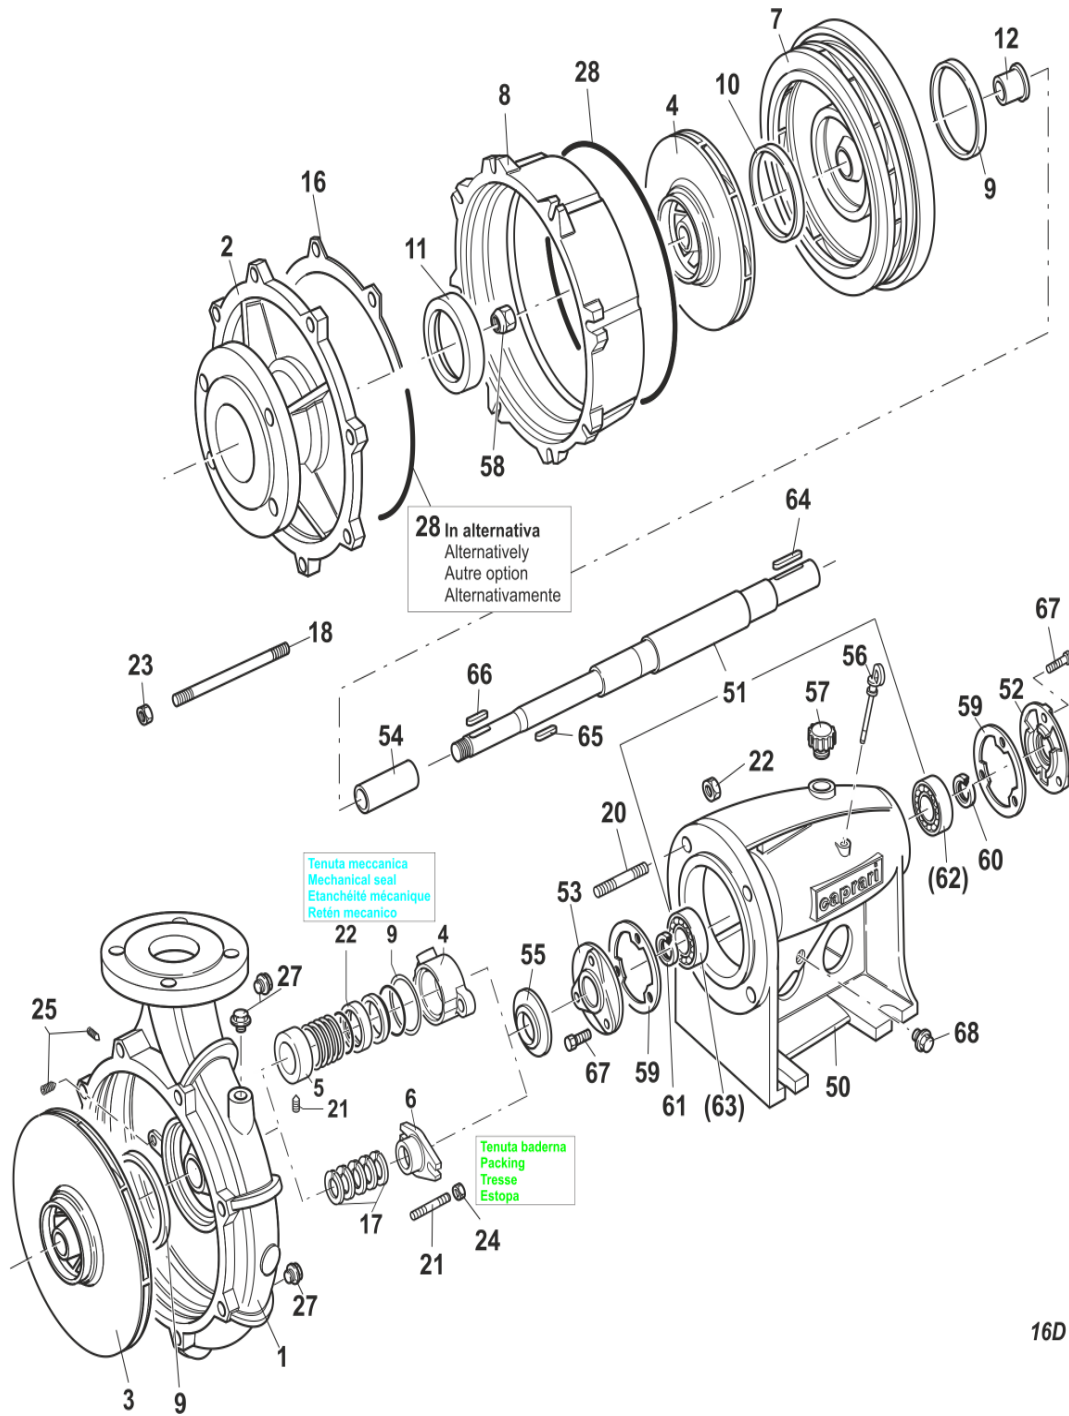

## 780846 - MEC-MR80/2A HORIZONTAL PUMP

16D

### COMPONENTS LIST

Pos.	Code	Serial N°	Description	Qty
1	400084	MEC80/330-1	DELIVERY CASING	1 PZ
2	400395	MEC80/330-3	SUCTION COVER	1 PZ
3	400812	MEC80/330-5A	IMPELLER D.330	1 PZ
4	400811	MEC80/260-5A	IMPELLER D.260	1 PZ
6	410633	MEC80/260-8	STUFFING BOX	1 PZ
7	430389	MECM80-73	DIFFUSER	1 PZ
8	430392	MECM80-74	STAGE CASING	1 PZ
9	440538	MEC80/200-165A	WEAR RING	2 PZ
10	440538	MEC80/200-165A	WEAR RING	1 PZ
11	440539	MEC80/200-165B	WEAR RING	1 PZ
12	410721	MECM80-10	SPACER SLEEVE	1 PZ
16	330737	MEC125/330-141	GASKET FOR SUCTION COVER	2 PZ
17	330345	MEC80/260-33	PACKING	7 PZ
18	300566	PS01098	SPECIAL STUD M14X125	10 PZ
20	300367	PN0722	STUD M16(6G/6G)X35 UNI 5909-5.8	4 PZ
21	300394	PN02007	STUD M10(6G/6G)X50 UNI5909	2 PZ
22	310031	DN0724	NUT M16 UNI 5588-6S	4 PZ
23	310028	DN0734	NUT M14 UNI 5588-6S	10 PZ
24	310201	DN01374	NUT M10 UNI5588-A2	2 PZ
25	300745	GC0735	DOWEL M10X12 UNI 5923-12.9	2 PZ
27	310714	TF01304	PLUG 3/8"GAS CONICAL (AFL N.290/292)	3 PZ
28	330466	OR01000	OR SEAL 329,79X3,53 OR41300 (AP)	1 PZ
50	440806	MEC3A-178	PEDESTAL	1 PZ
51	411164	MEC3AMR/2-1007	PUMP SHAFT + CSN L.672	1 PZ
62	350087	CSN0940	BEARING 3208/C3 (N.14 BALLS)	1 PZ
63	350113	CSN0943	BEARING 3307/C3	1 PZ
52	410672	MEC3A-9	BEARING COVER	1 PZ
53	410672	MEC3A-9	BEARING COVER	1 PZ
54	410862	MEC3AU-220	SHAFT SPACER SLEEVE	1 PZ
55	310836	MEC80/260-18	DEFLECTOR	1 PZ
56	310817	MEC3A-26	OIL DIPSTICK	1 PZ
57	310743	MEC1A-28	OIL FILTER PLUG	1 PZ
58	330133	DS02310	NON-STANDARD NUT M24X2X21 UNI7474	1 PZ
59	330825	MEC3A-146	GASKET FOR FLANGE	2 PZ
60	330263	AT0362	SEAL RING 40x52x7	1 PZ
61	330259	AT01785	SEAL RING 35x52x7	1 PZ
64	310462	LCH0458	FEATHER KEY A10X8X70 UNI6604-C50	1 PZ
65	310434	LCH0760	FEATHER KEY A8X7X35 (TOL.UNI6604)-C50	1 PZ
66	310434	LCH0760	FEATHER KEY A8X7X35 (TOL.UNI6604)-C50	1 PZ
67	300055	VTE0116	SCREW M8X20 UNI 5739-8.8	6 PZ
68	310714	TF01304	PLUG 3/8"GAS CONICAL (AFL N.290/292)	1 PZ